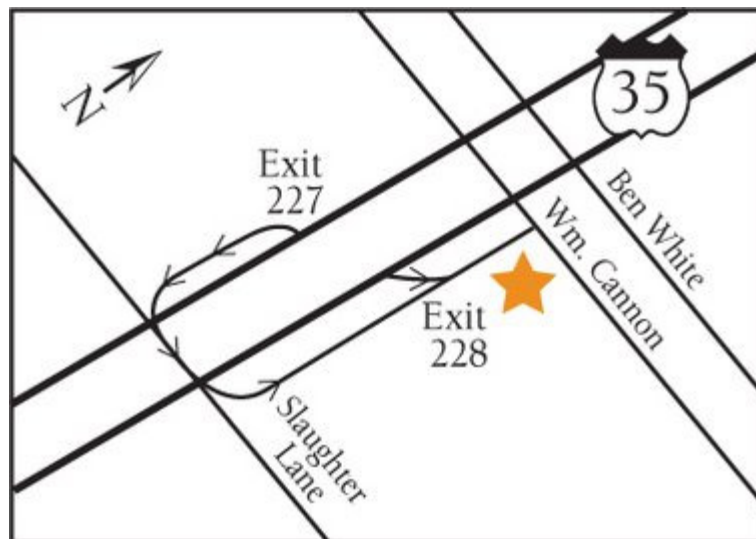

Carefree RV Resort

7009 S. IH 35
Austin, TX 78744
Phone: (512)444-6322
Fax: (512)444-8719

E-Mail: austinlonestar@austinlonestar.com